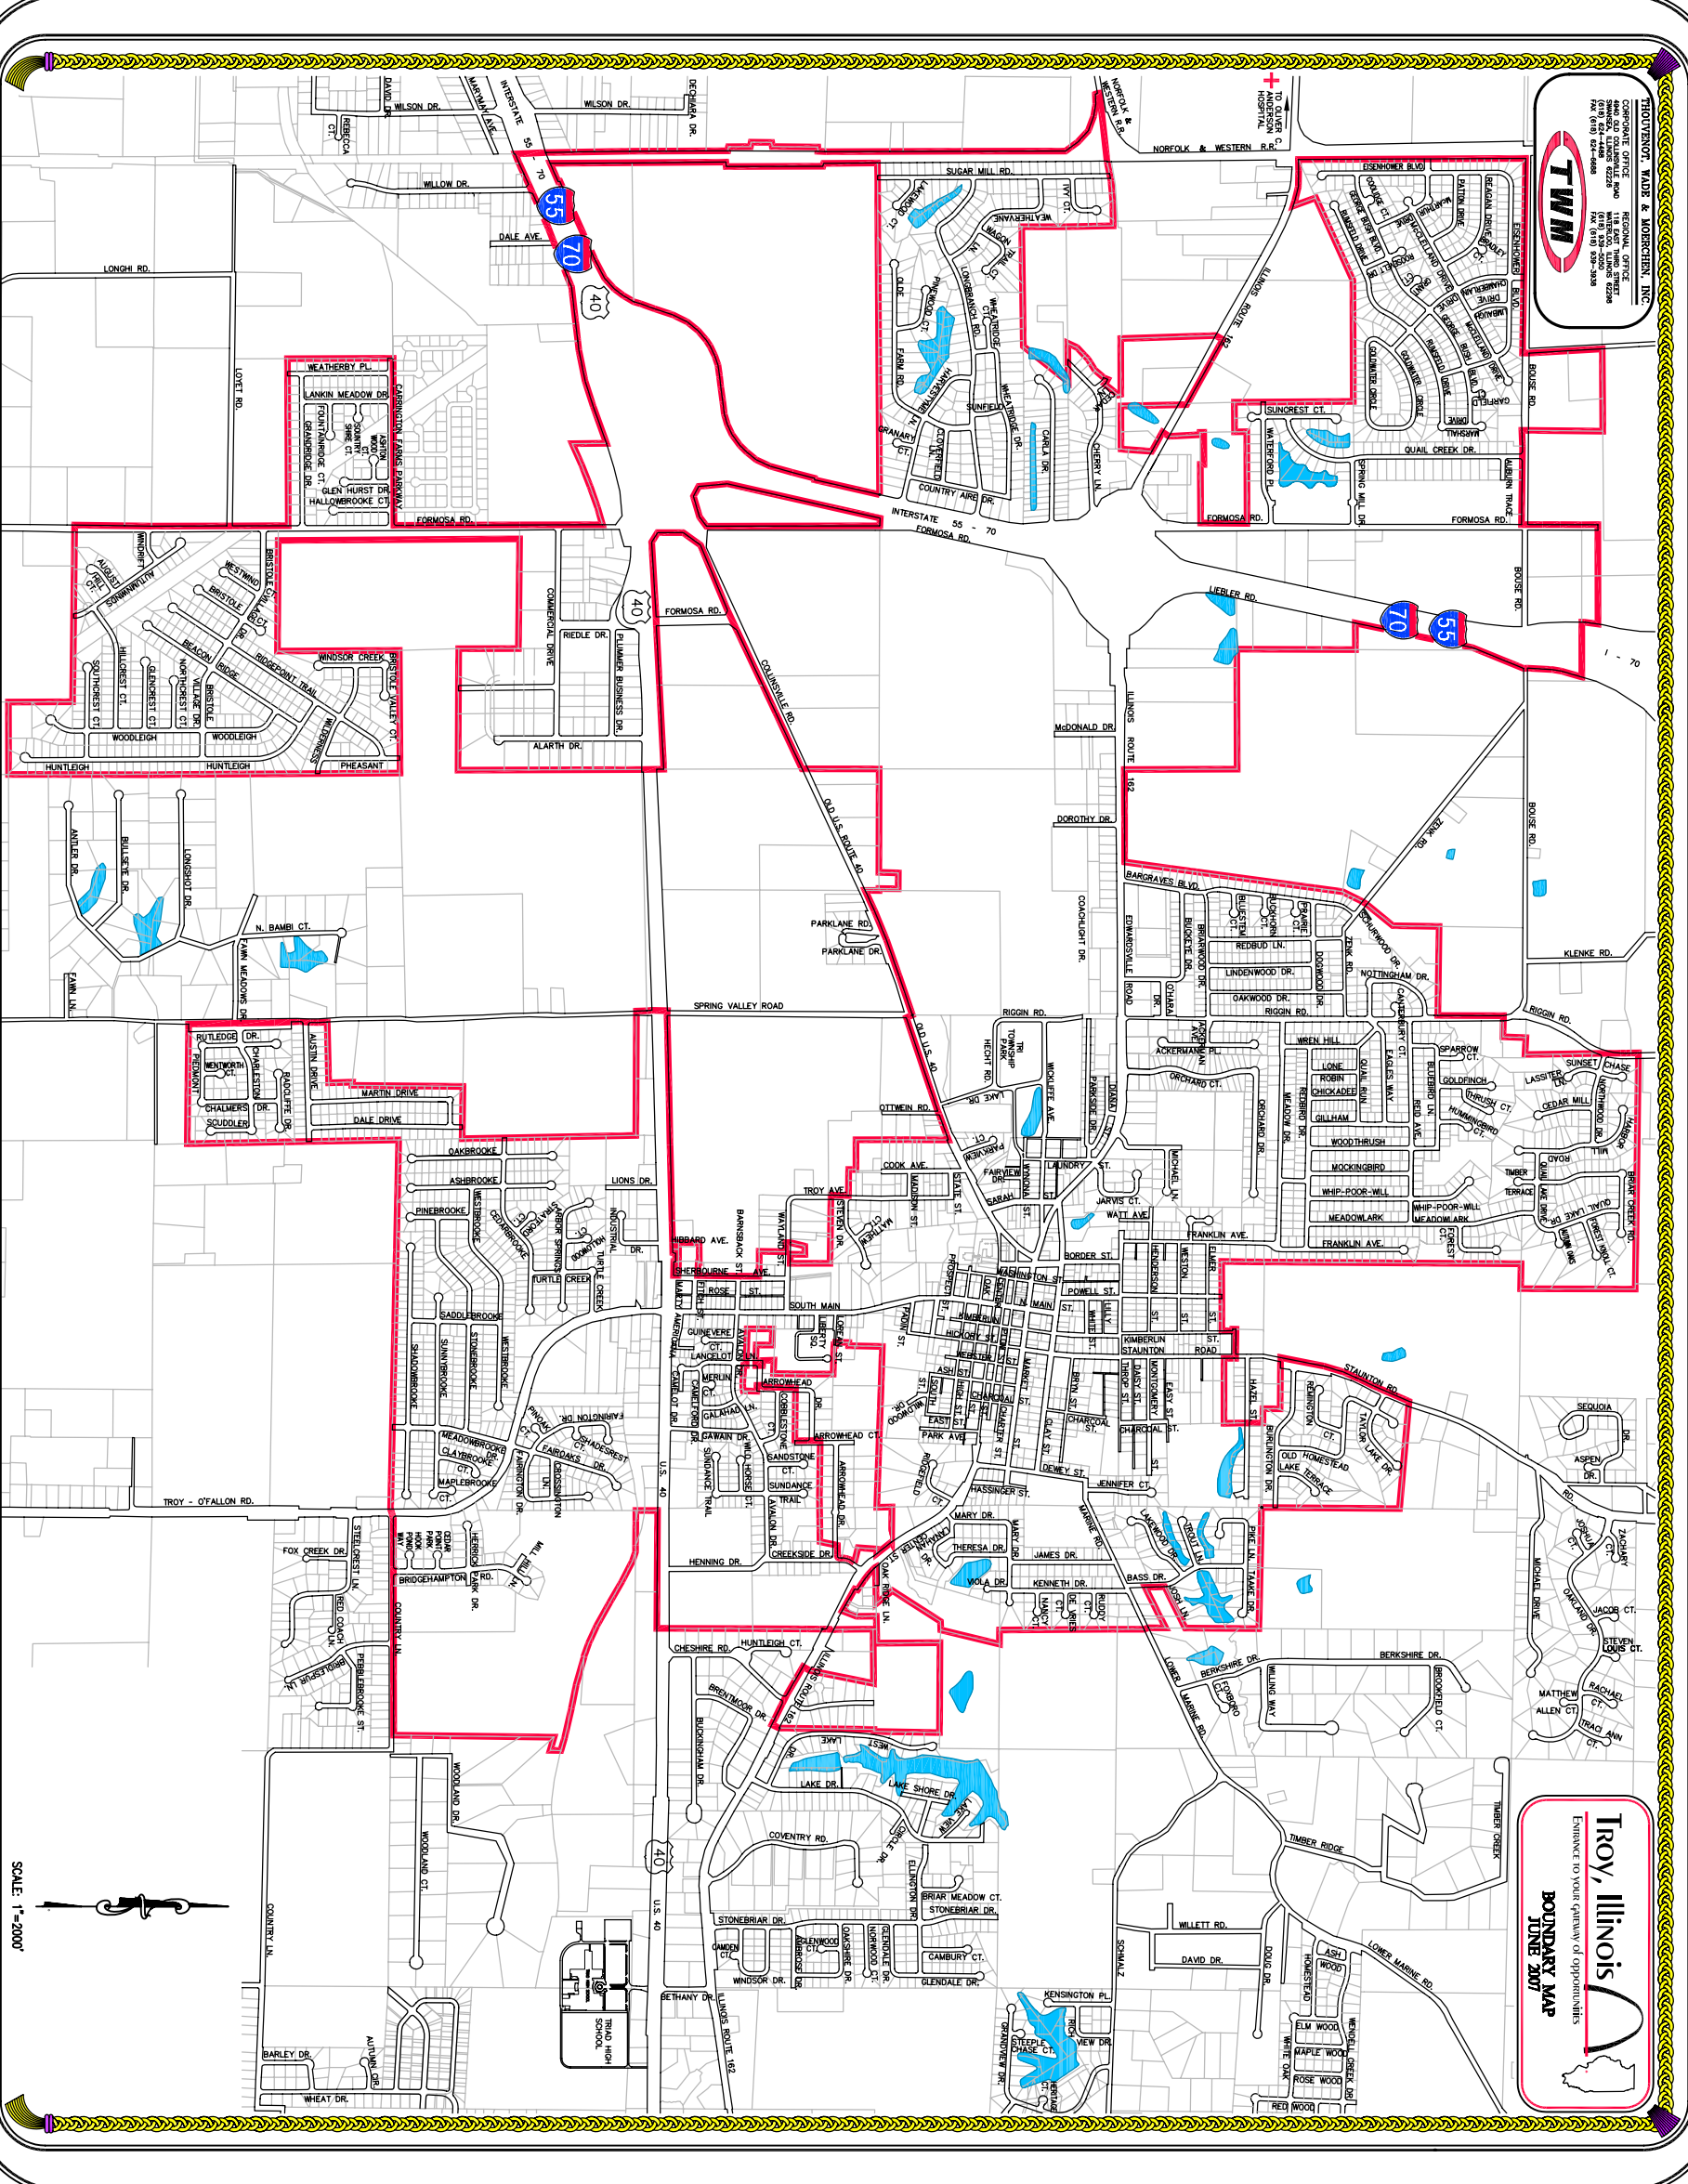

**Troy, Illinois**  
 TWM  
 TROY, ILLINOIS  
 4400 OLD COLLEGE ROAD  
 TROY, ILLINOIS 61864  
 (618) 234-4444  
 (618) 234-4444  
 (618) 234-4444  
 (618) 234-4444

**Troy, Illinois**  
 Enhance to your gateway of opportunities  
**BOUNDARY MAP**  
 JUNE 2007

SCALE: 1" = 2000'

© 2007 TWM. ALL RIGHTS RESERVED. TROY, ILLINOIS. 618.234.4444